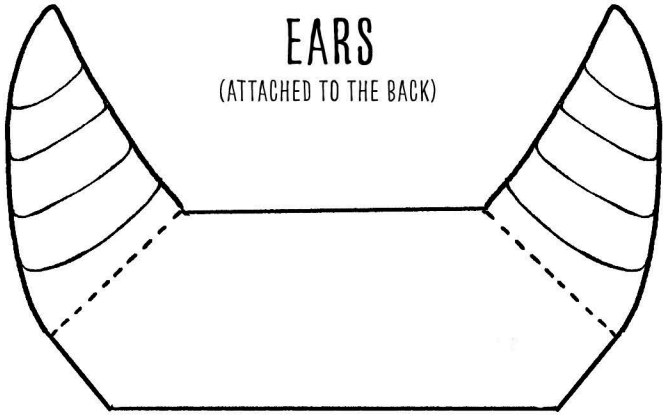

----- FOLDING LINE
===== CREASED LINE

FOLDING INSTRUCTIONS

15 CM X 15 CM ARE THE IDEAL DIMENSIONS

BUILD YOUR OWN BOOKMARK!

EYES

EARS

(ATTACHED TO THE BACK)

MOUTH PIECE

(ATTACHED UNDERNEATH FLAP)

HATS