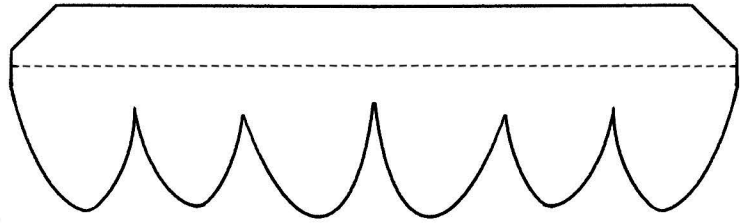

----- FOLDING LINE
===== CREASED LINE

FOLDING INSTRUCTIONS

15 CM X 15 CM ARE THE IDEAL DIMENSIONS

BUILD YOUR OWN BOOKMARK!

EYES

EARS

(ATTACHED TO THE BACK)

MOUTH PIECE

(ATTACHED UNDERNEATH FLAP)

HATS