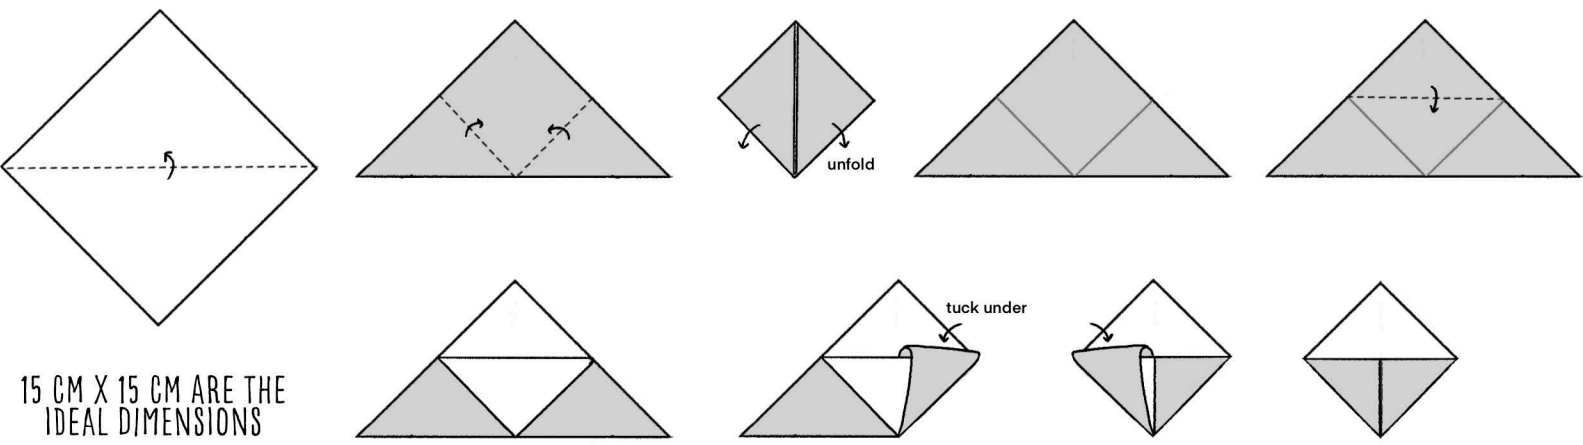

----- FOLDING LINE
===== CREASED LINE

FOLDING INSTRUCTIONS

15 CM X 15 CM ARE THE IDEAL DIMENSIONS

BUILD YOUR OWN BOOKMARK!

EYES

EARS

(ATTACHED TO THE BACK)

MOUTH PIECE

(ATTACHED UNDERNEATH FLAP)

HATS